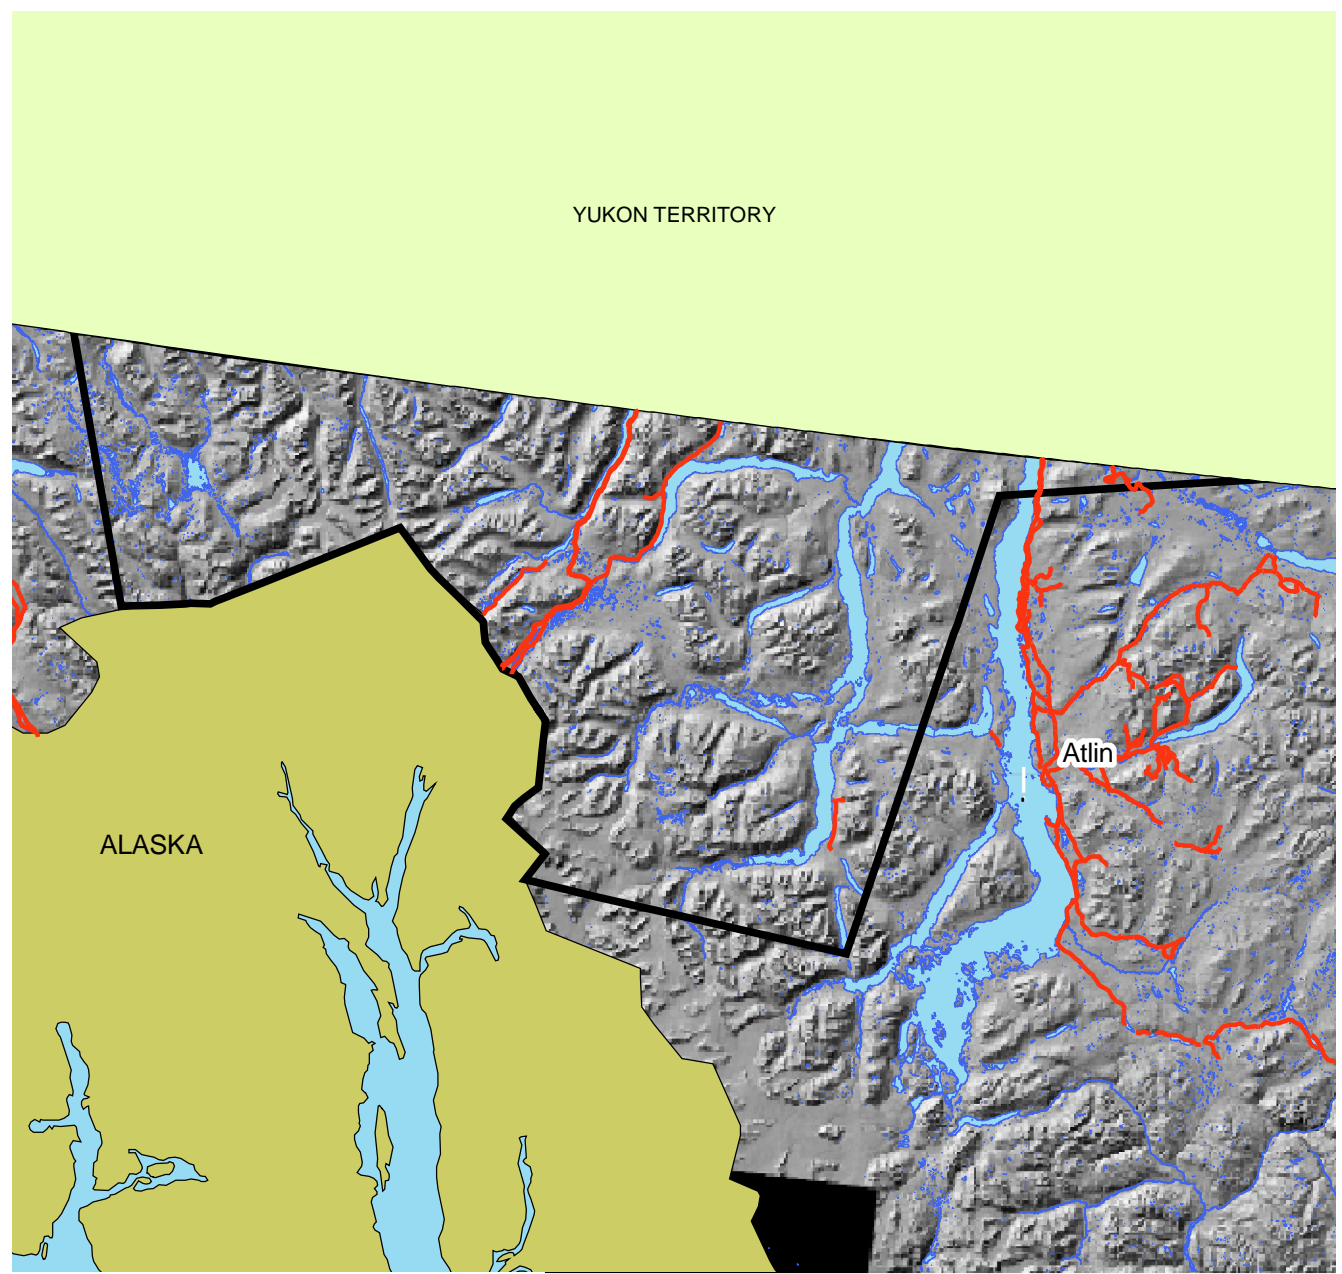

**Produced by the
BC Treaty Commission**

Statement of Intent
Traditional Territory Boundary
Carcross / Tagish First Nation

This map represents approximate boundary of the traditional territory described in the First Nation Statement of Intent. The boundary is for illustrative purposes only, and may be updated in the future.