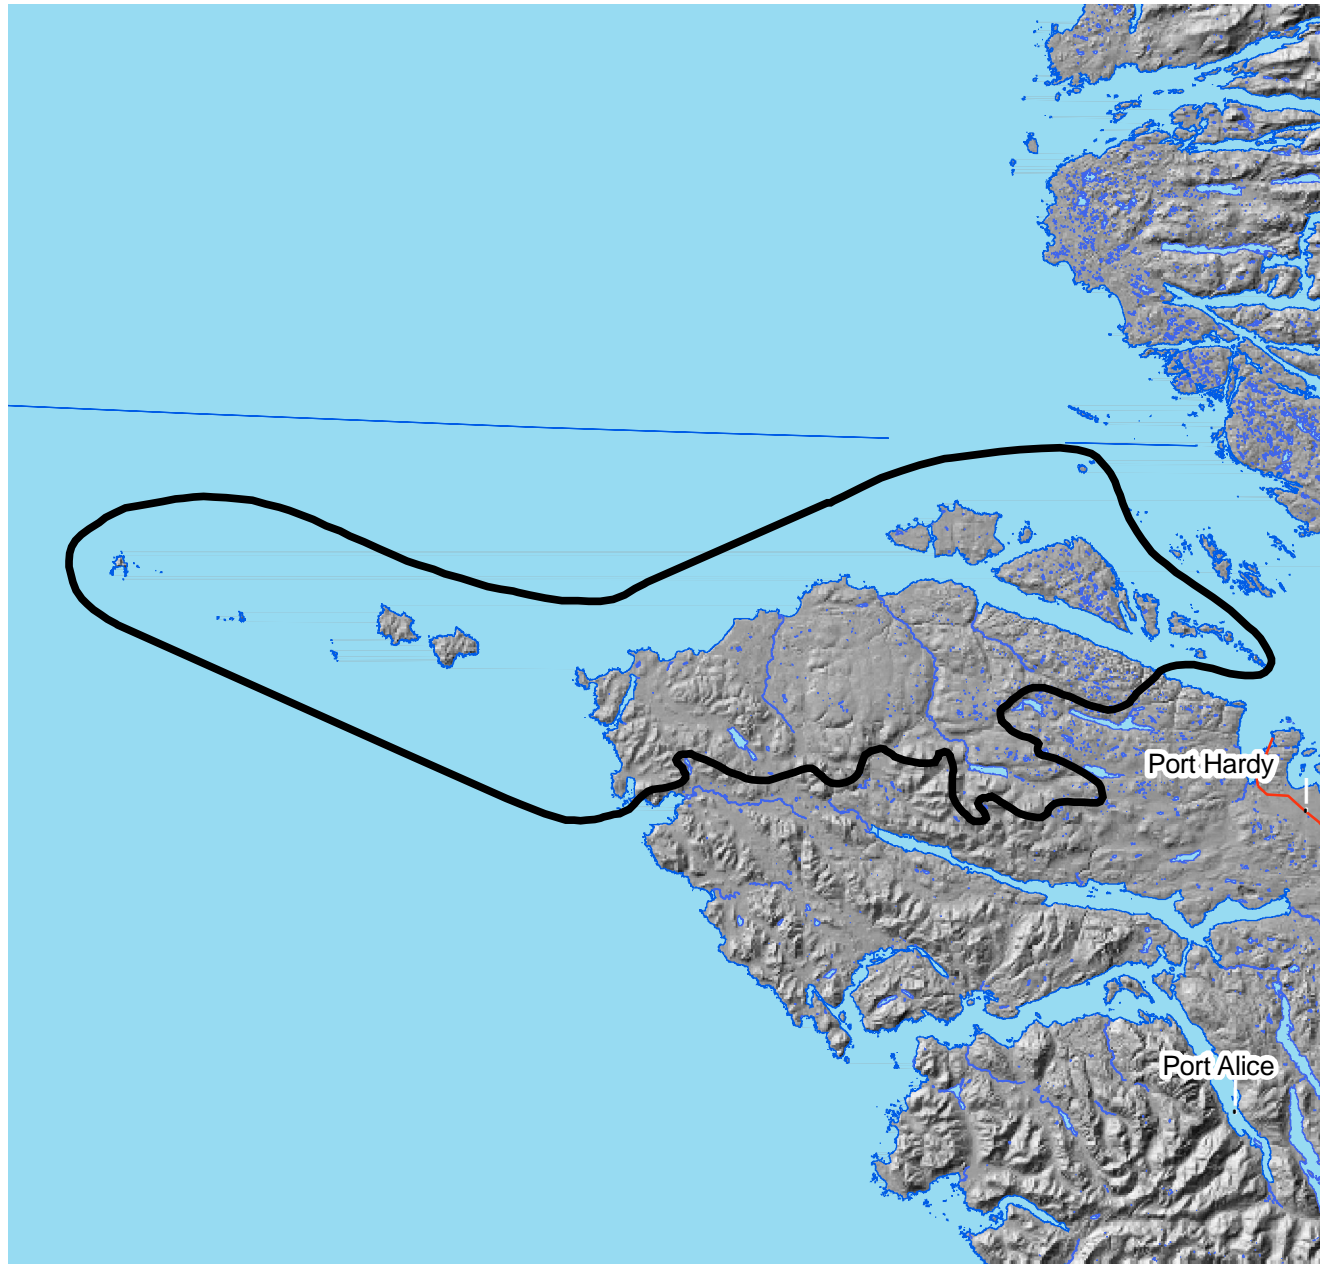

Produced by the
BC Treaty Commission

**Statement of Intent
Traditional Territory Boundary
Tlatlasikwala Nation**

Kilometers
0 2 4 6 8

This map represents approximate boundary of the traditional territory described in the First Nation Statement of Intent. The boundary is for illustrative purposes only, and may be updated in the future.